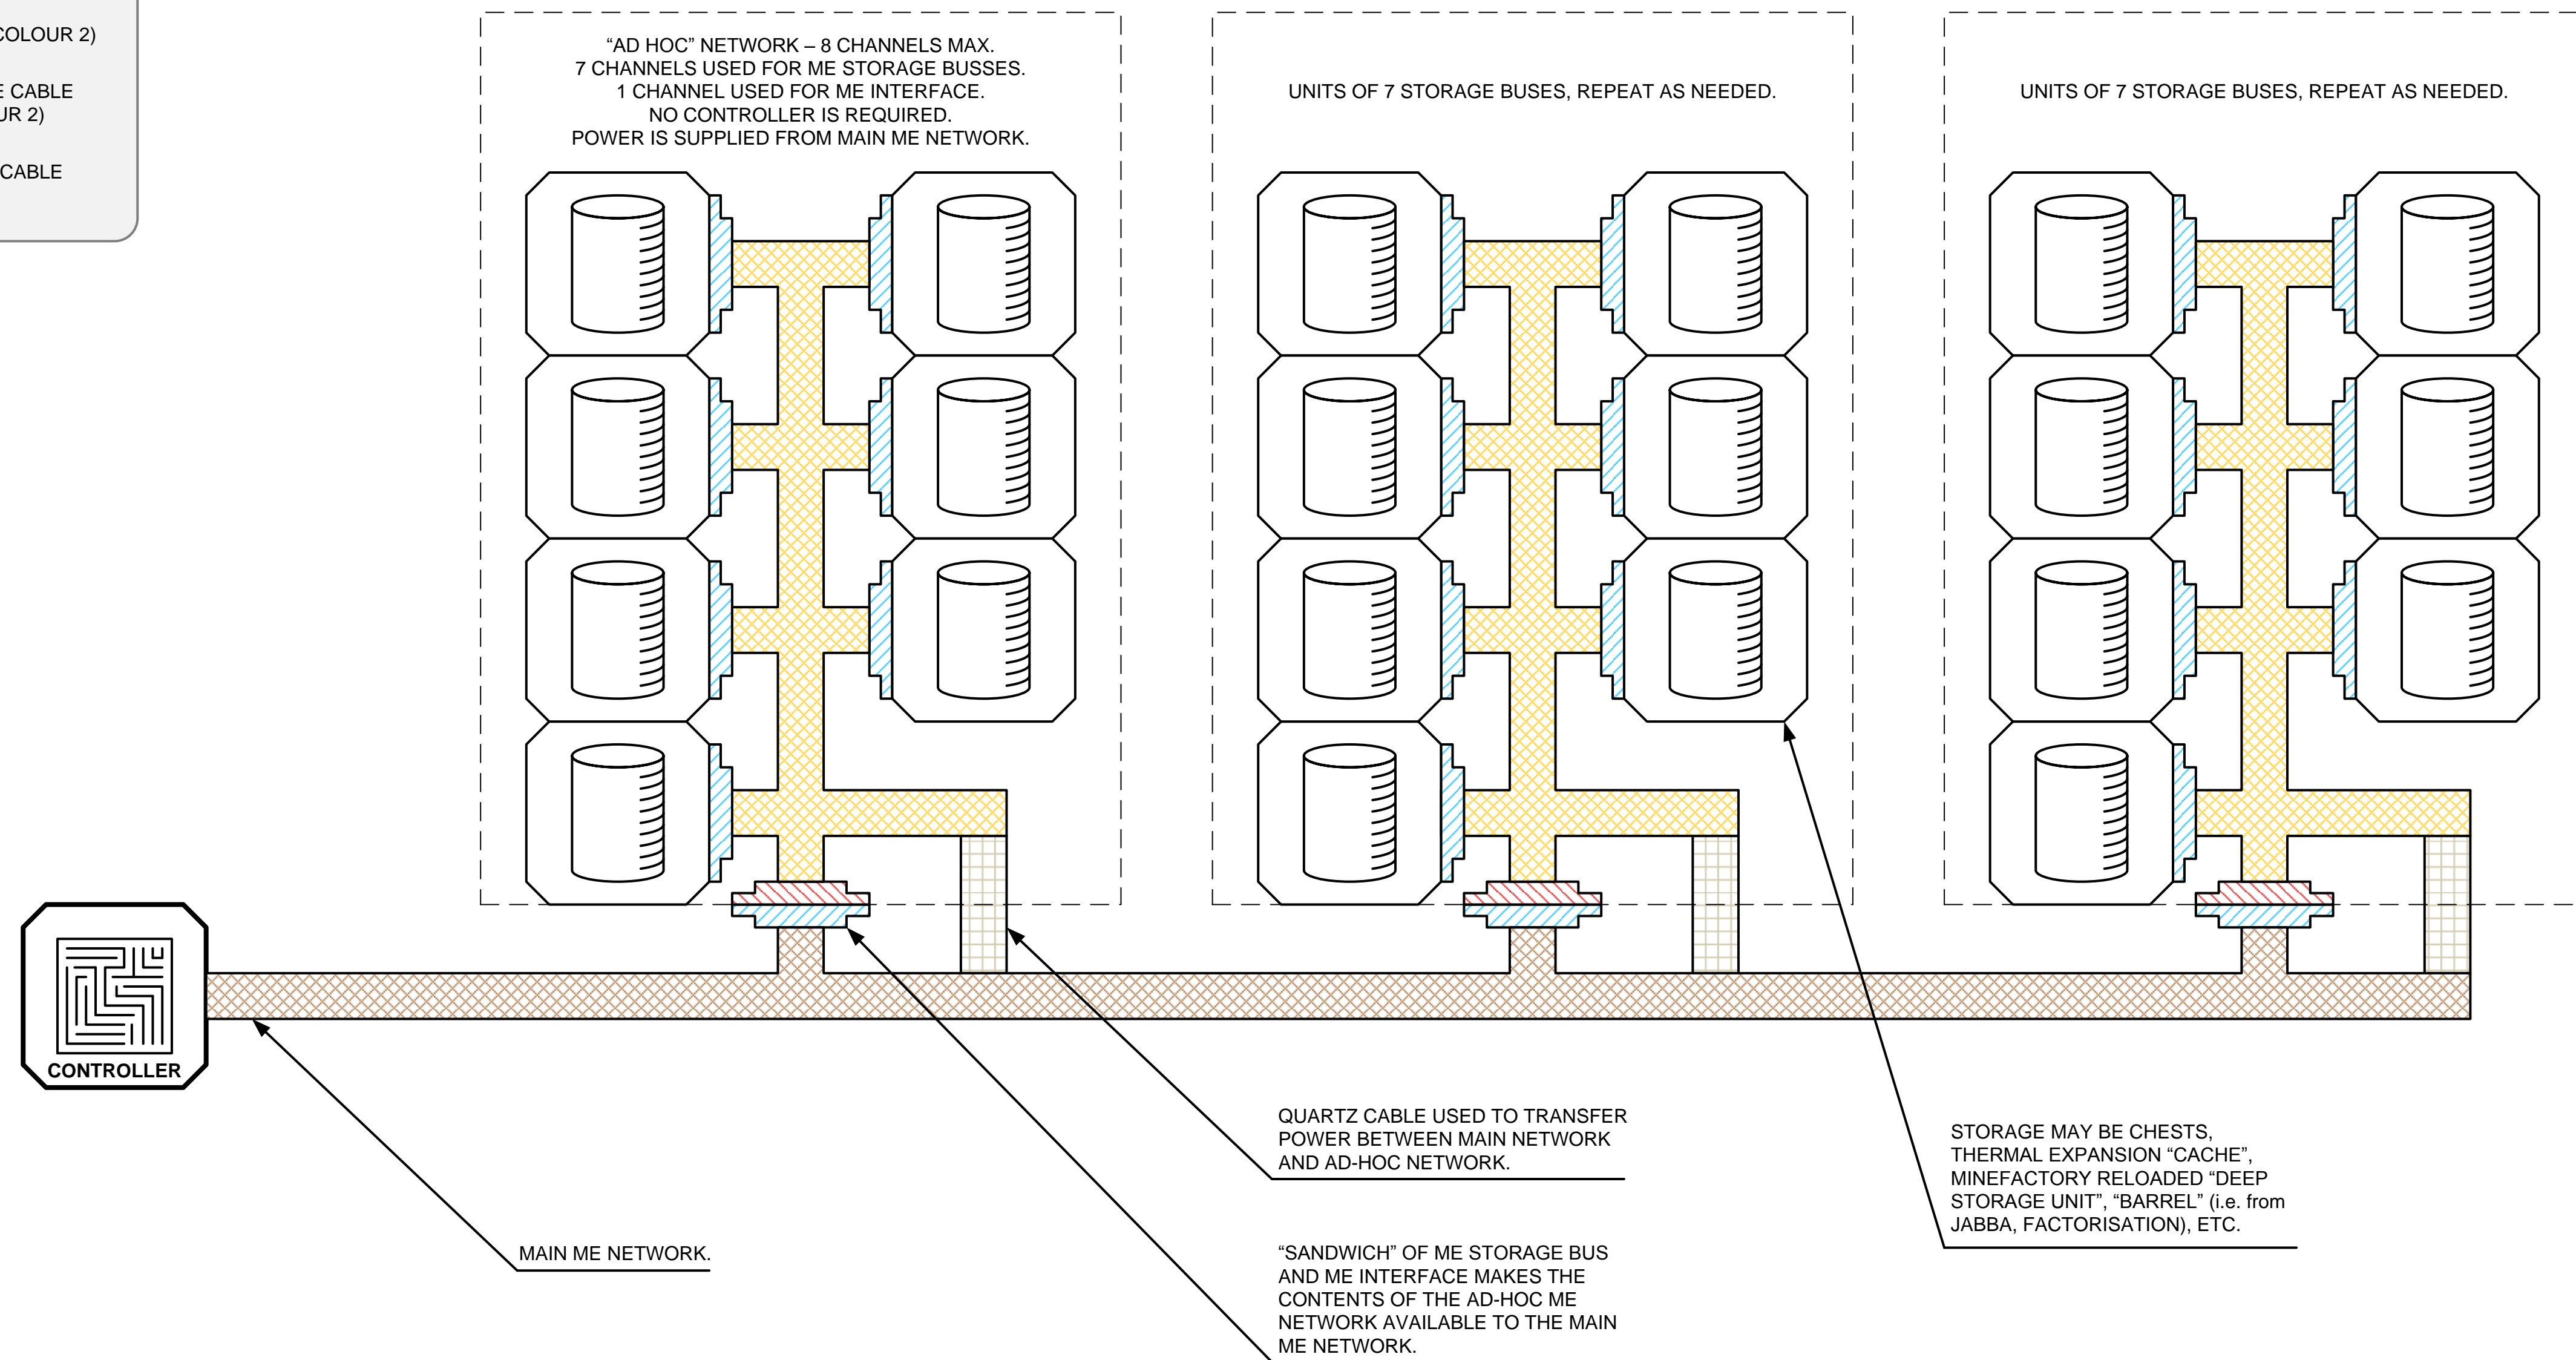

LEGEND

ME CONTROLLER STORAGE

ME STORAGE BUS ME INTERFACE

ME CABLE (COLOUR 1) ME DENSE CABLE (COLOUR 1)

ME CABLE (COLOUR 2) ME DENSE CABLE (COLOUR 2)

QUARTZ CABLE

APPLIED ENERGISTICS 2 – BULK ITEM STORAGE EXPANSION

MAKING EFFICIENT USE OF CABLE CHANNELS.

The design shown on this drawing allows seven ME Storage Buses to be added, while using only one channel on the main ME network.

This is a useful way to add storage capacity for bulk items such as sand, cobblestone, etc. in storage blocks like the Thermal Expansion 4 “Resonant Cache”, which stores up to 640,000 of the same item in one block. This frees up valuable storage space on ME drives for other, less bulky items.

LWS INDUSTRIES – CHECK PRINT			
	NAME	SIGNED	DATE
ENGINEER	L.A. YIP	<i>rsmtji</i>	2015-05-16
SENIOR ENG.			
DRAFTED	L.A. YIP	<i>svrji</i>	2015-05-16
BACK CHECK			

**FOR INFORMATION ONLY
NOT FOR CONSTRUCTION**

						40 mm : 1 BLOCK		1 OF 2		LWS INDUSTRIES 42 WALLABY WAY PERTH WA 6000 AUSTRALIA +618 5550 1234 minecraft@perwatch.net		MINECRAFT 1.7.10 TECH MODS APPLIED ENERGISTICS 2 STORAGE EXPANSION DESIGNS - TYPICAL									
						SCALE – ALL DIMENSIONS IN MM U.N.O.		SHEET		0 20 40 60 80 100		DRAWING TITLE									
						ORIGINAL DRAWING SIZE A1 – 100 MILLIMETRE PAPER SCALE						PROJECT NUMBER									
A						ISSUE FOR COMMENT.		L.A.Yip		-		-		2015-05-16		LWS MC		DES-0001		A	
REV.						ISSUE		DRAWN		CHECKED		APPROVED		DATE		FILE NAME		DES-0001R0A_Applied Energistics 2 Storage Expansion.vsd		REVISION